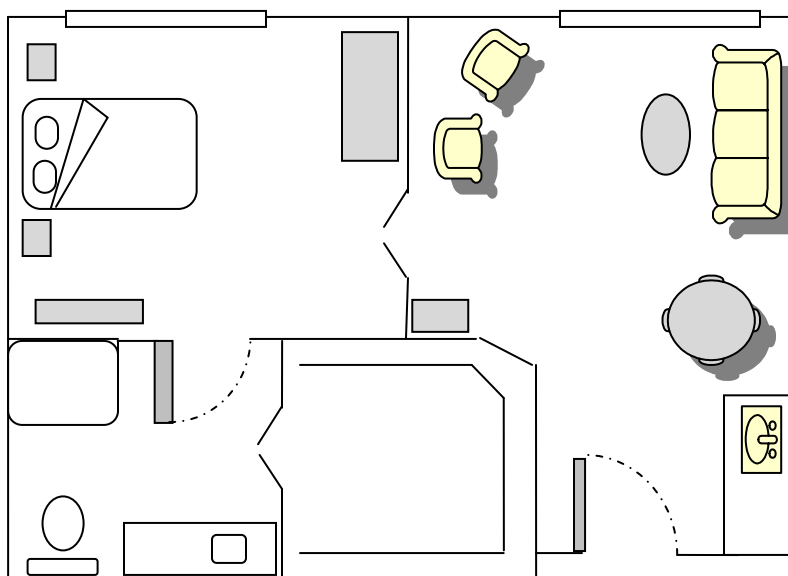

Our One-Bedroom Apartments

The Standard
420 Square Feet

The Deluxe
484 Square Feet

Features

- Kitchenette with microwave, refrigerator, sink and cabinets
- Emergency call system with fixed touch pad in bathroom and personal pendant
- Living area with cable television and telephone outlets
- Individualized thermostat controls
- Bathroom with roll-up vanity, framed mirror, step-in shower with grab bars
- Grasp bars for assistance and safety
- Deluxe features a walk-in closet