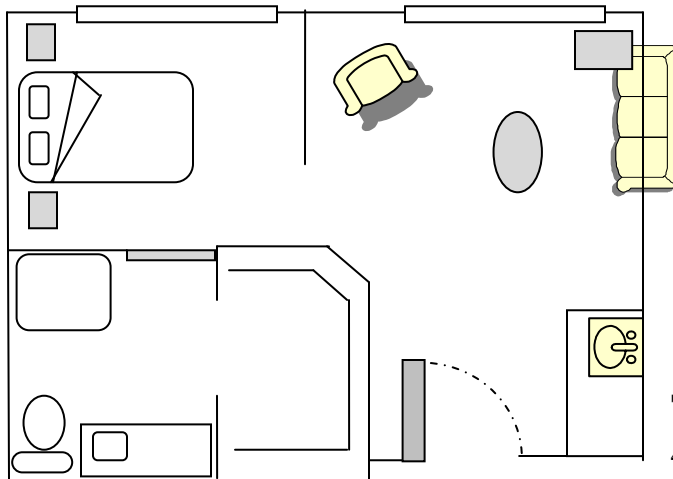

Our One-Bedroom Apartments

The Standard
420 Square Feet

The Deluxe
484 Square Feet

Features

- Kitchenette with microwave, refrigerator, sink and cabinets
- Emergency call system with fixed touch pad in bathroom and personal pendant
- Living area with cable television and telephone outlets
- Individualized thermostat controls
- Bathroom with roll-up vanity, framed mirror, step-in shower with grab bars
- Grasp bars for assistance and safety
- Deluxe features a walk-in closet