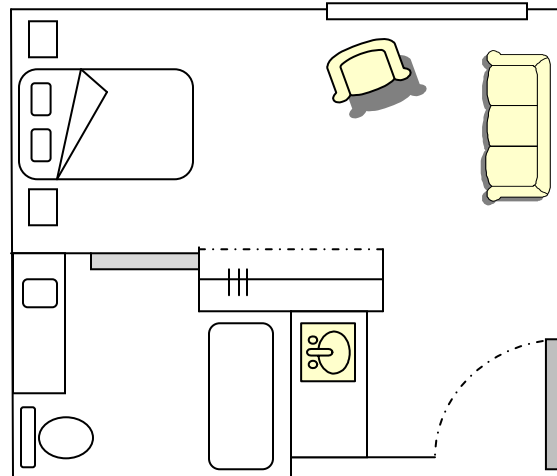

Our Studio Suites

The Standard
310 Square Feet

The Deluxe
384 Square Feet

Features

- Kitchenette with microwave, refrigerator, sink and cabinets
- Emergency call system with fixed touch pad in bathroom and personal pendant
- Living area with cable television and telephone outlets
- Individualized thermostat controls
- Bathroom with roll-up vanity, framed mirror, step-in shower with grab bars
- Grasp bars for assistance and safety
- Deluxe features a walk-in closet