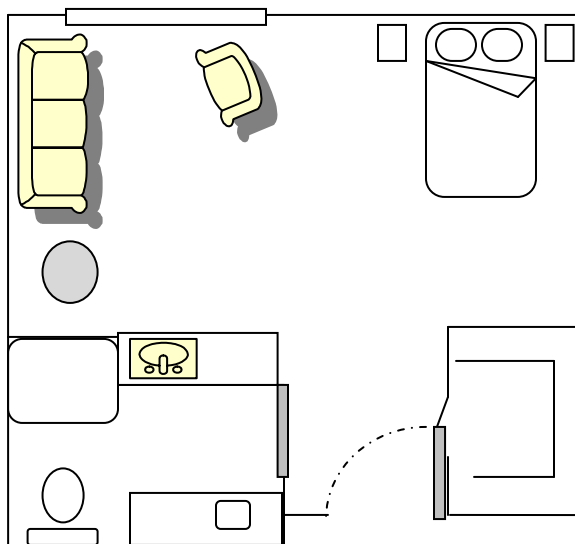

Our Studio Suites

The Standard
310 Square Feet

The Deluxe
384 Square Feet

Features

- Kitchenette with microwave, refrigerator, sink and cabinets
- Emergency call system with fixed touch pad in bathroom and personal pendant
- Living area with cable television and telephone outlets
- Individualized thermostat controls
- Bathroom with roll-up vanity, framed mirror, step-in shower with grab bars
- Grasp bars for assistance and safety
- Deluxe features a walk-in closet